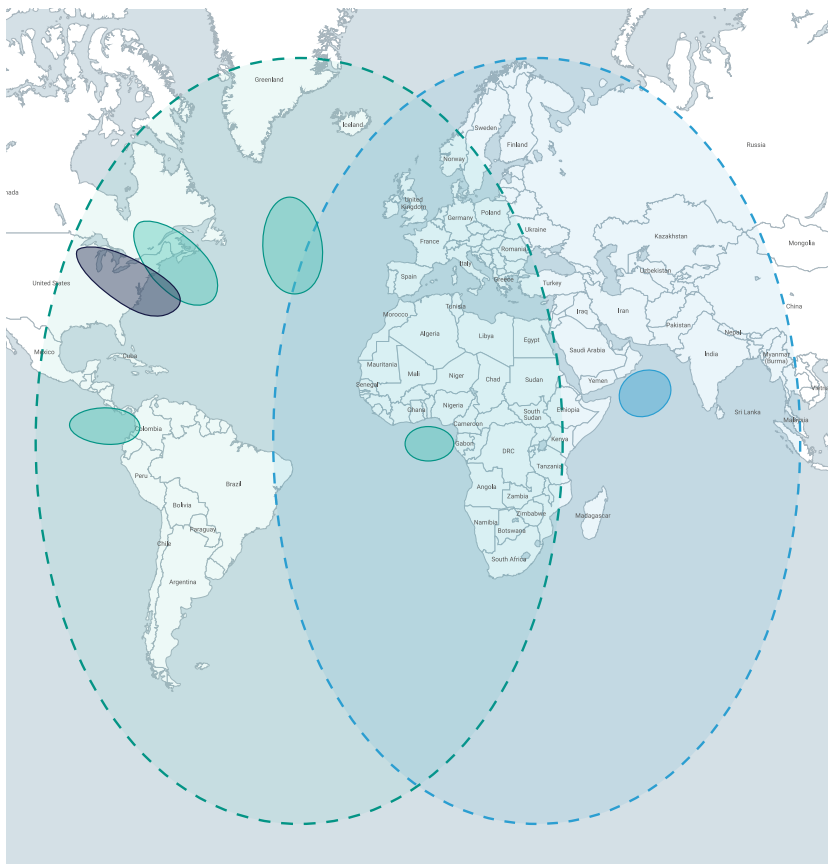

Combine this with Avanti's high throughput steerable spot beams (in Civ or Mil-Ka) to deliver the ultimate in operational flexibility. Covering up to 15,000 square miles and able to generate up to 2Gbps of capacity Avanti's steerable beams can scale between high-throughput theatre backhaul to supporting a lone operator with a 2Mbps/2Mbps mission critical transmission.

Choose between a managed service with beam moves in 4-hours or a fully automatic service where you control the beam's steering joystick and therefore benefit from the highest grade security and secrecy of beam pointing. With high strength beams Avanti's steerable beams are optimized for supporting SATCOM on the Move antenna - on the land, at sea or in the air.

Terminal	Antenna Size	Mbps FWD	Mbps RTN
Tampa 65	65cm	107 Mbps	40 Mbps
Ultra Gigasat FA100	98cm	331 Mbps	184 Mbps
Hornet 100	98cm	153 Mbps	119 Mbps
Ultra ULV45	45cm	115 Mbps	75 Mbps
GetSat Millisat	27cm	147 Mbps	21 Mbps
GetSat Microsat	20cm	8 Mbps	8 Mbps
GetSat Nano-H	15cm	4 Mbps	4 Mbps