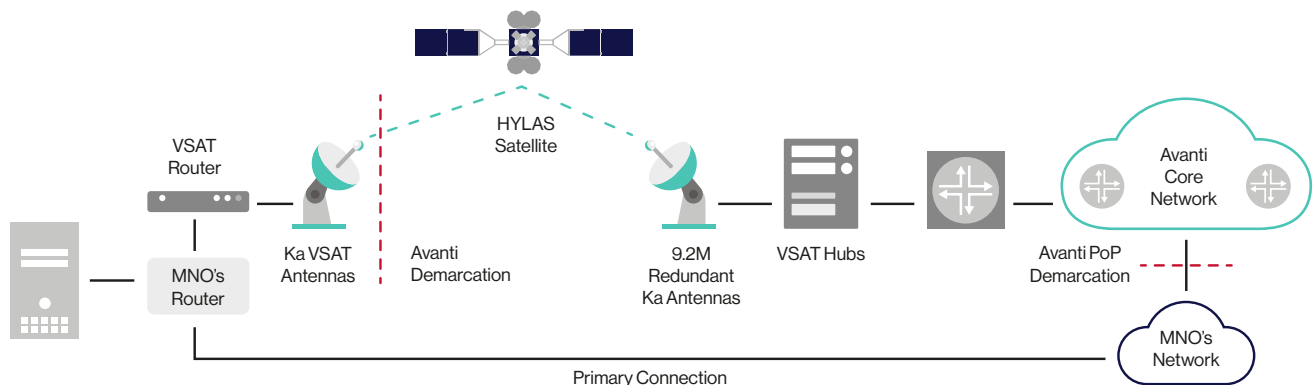

Rapid service deployment & business continuity through satellite backhaul

About Avanti

We are the leading Ka-band high-throughput satellite capacity partner to the communications industry in Europe, Middle East and Africa. We extend and guarantee coverage for carriers, defence missions, and critical public services.

Satellite backhaul solution

Avanti provides carrier grade Satellite Backhaul and backhaul backup to approximately 750 fixed and mobile 4G base stations across the UK.

This service is highly resilient and reliable even in very remote and rural areas.

Temporary and semi-permanent portable assets can be rapidly deployed to recover dead cells, network outages and incidents, allowing a major Mobile Network Operator to continue providing connectivity to customers wherever they are.

Guaranteed business continuity

We provide rapid service deployment and activation in short timeframes, ensuring business continuity. We ensure short term primary connectivity solution for:

- Critical service restoration in the event of major service outage
- Connectivity for significant events or natural disasters
- Alternative to long lead-time terrestrial solutions
- Terminal equipment stored centrally for fast deployment
- Portable terminals for simple installation

Natural disasters

Heavily flooded site, with no vehicular access. The lightweight portable equipment was walked to site and provided reliable connectivity to the local community in a rural area.

Recovering dead cells

Deployment of a semi-permanent portable asset at a building site in an urban location, awaiting fibre connectivity/ microwave. Providing customers with stable connectivity and ensuring no loss of service.

Emergency services

Deployment of rapid response vehicles to provide immediate coverage for emergency services in an specific area.